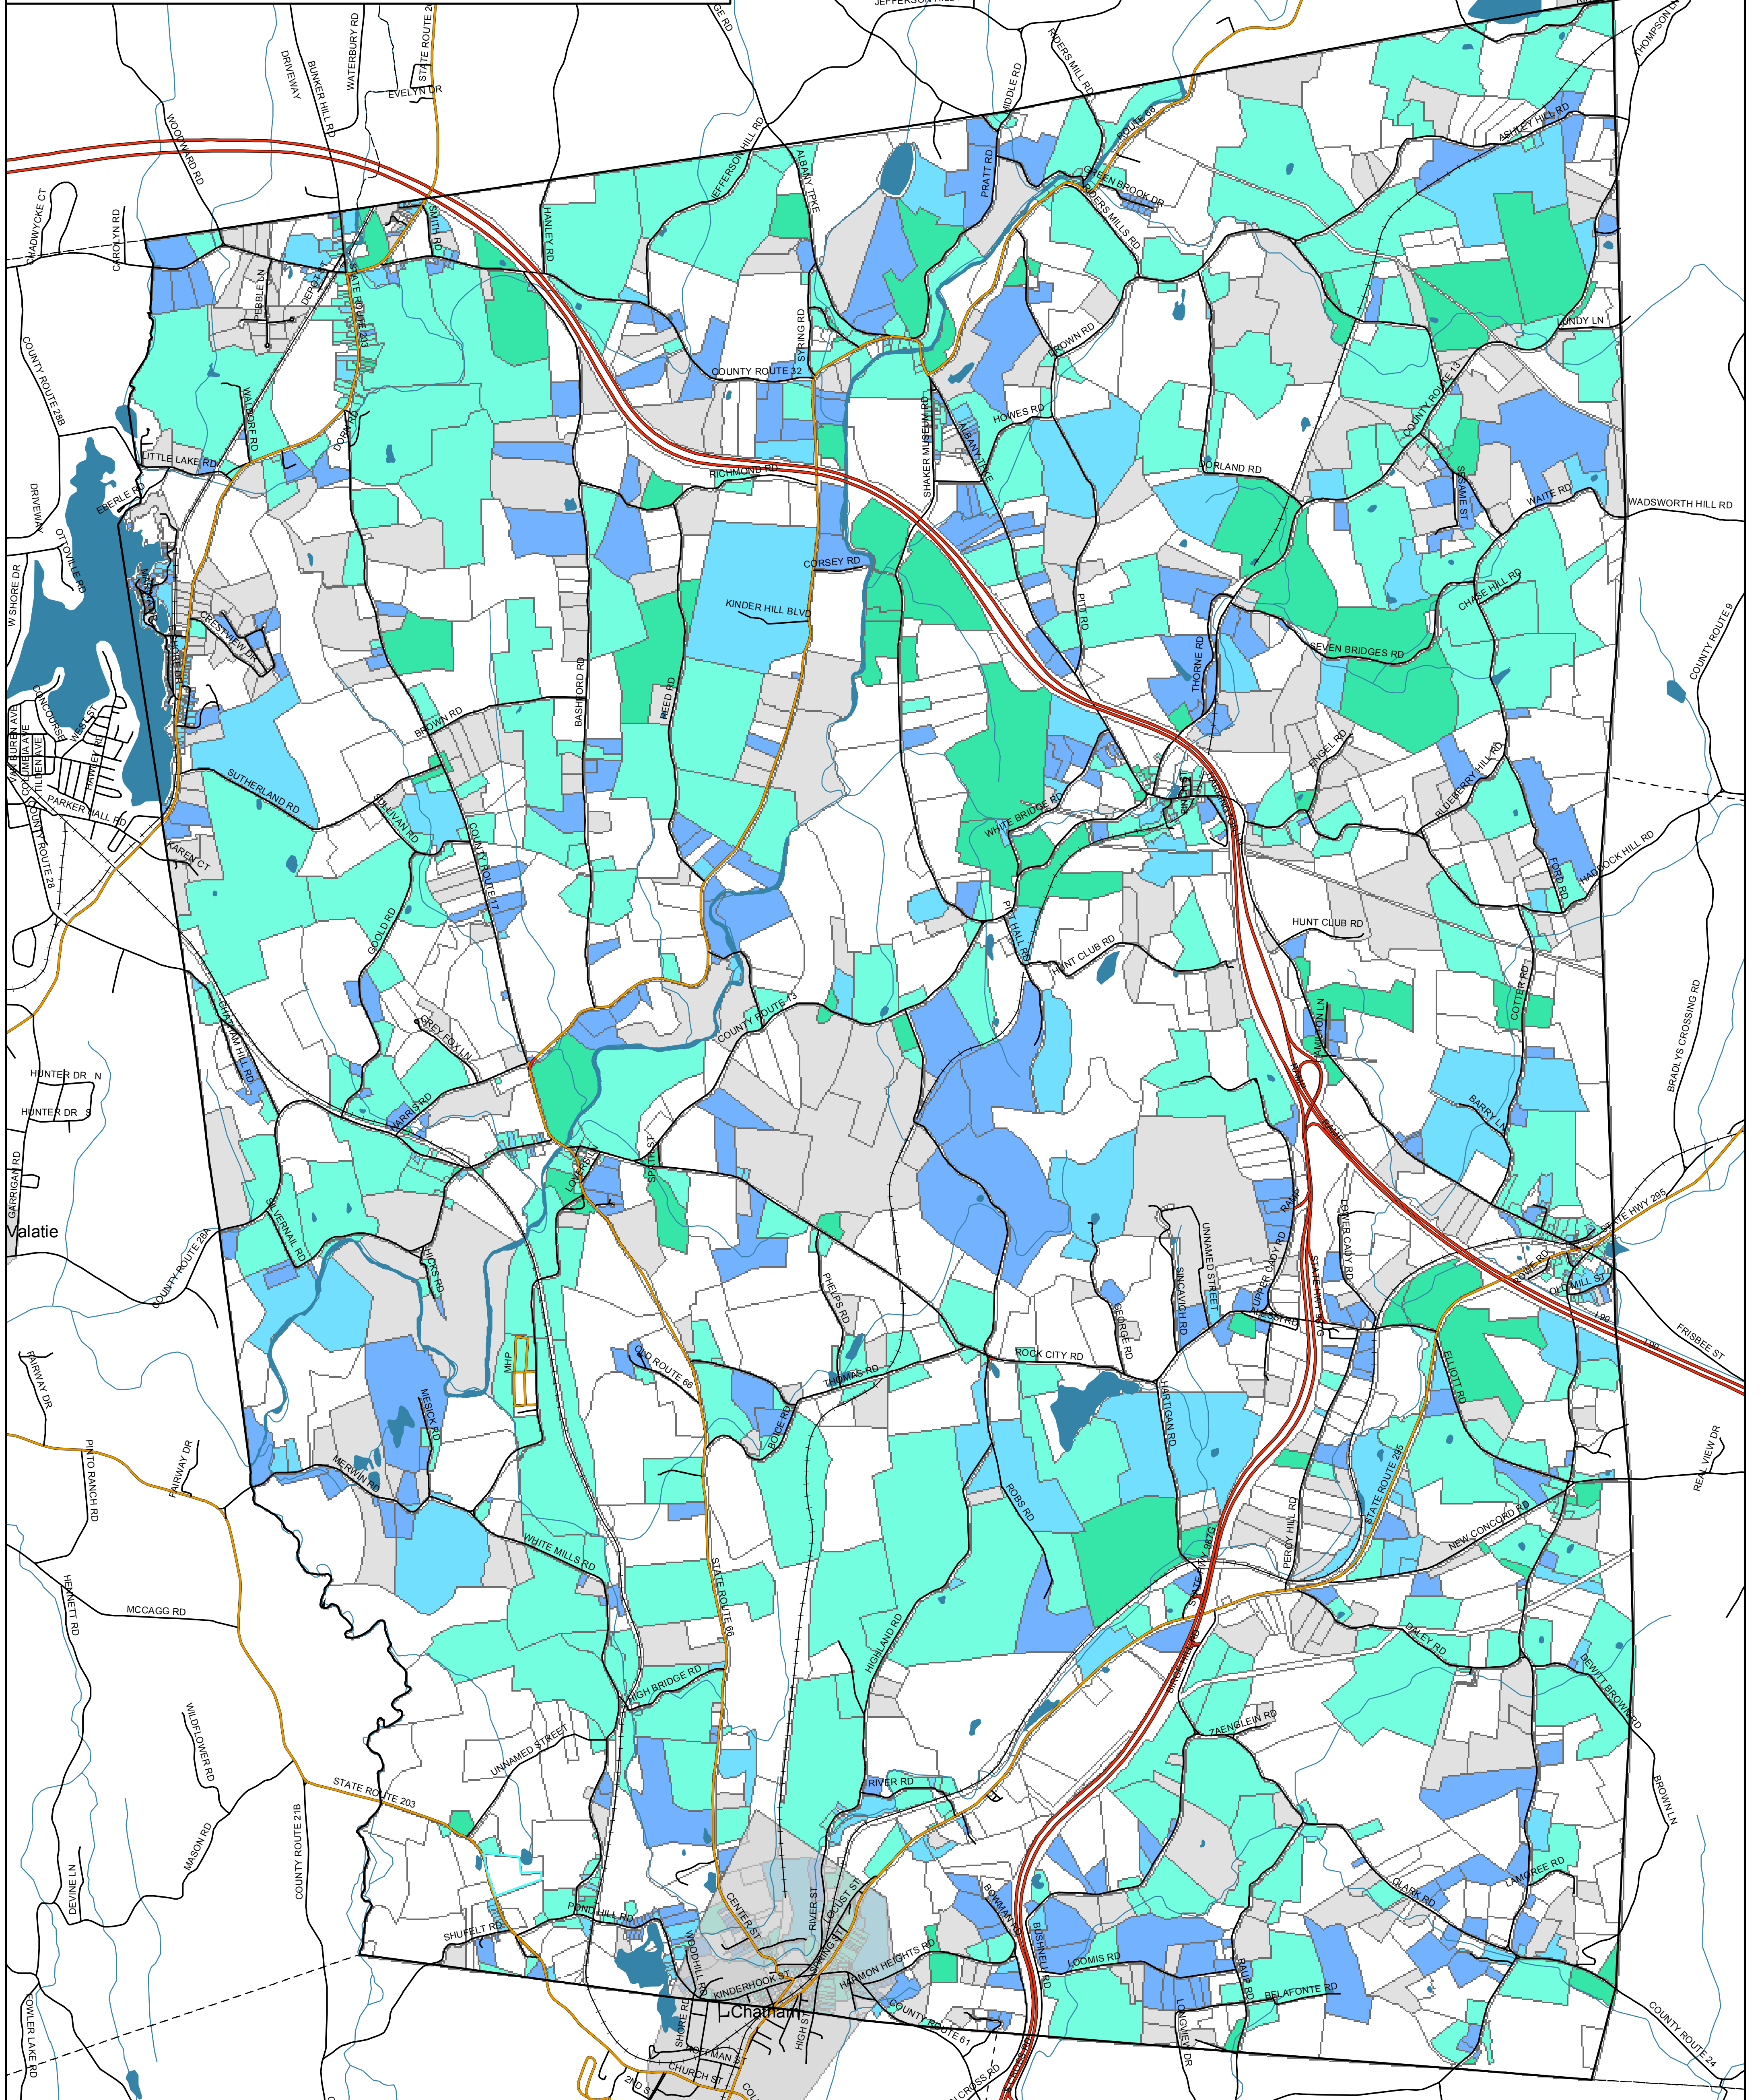

# Town of Chatham

## Columbia County, NY

**Year Built - Before 1980**

	<b>Town Boundary</b>		<b>Year Built</b>
	<b>Village Boundaries</b>		<b>No Structure or No Data</b>
	<b>Property Boundaries</b>		<b>1700 - 1799</b>
	<b>Water Features</b>		<b>1800 - 1899</b>
	<b>Streams</b>		<b>1900 - 1949</b>
			<b>1950 - 1979</b>
			<b>1980 - or later</b>