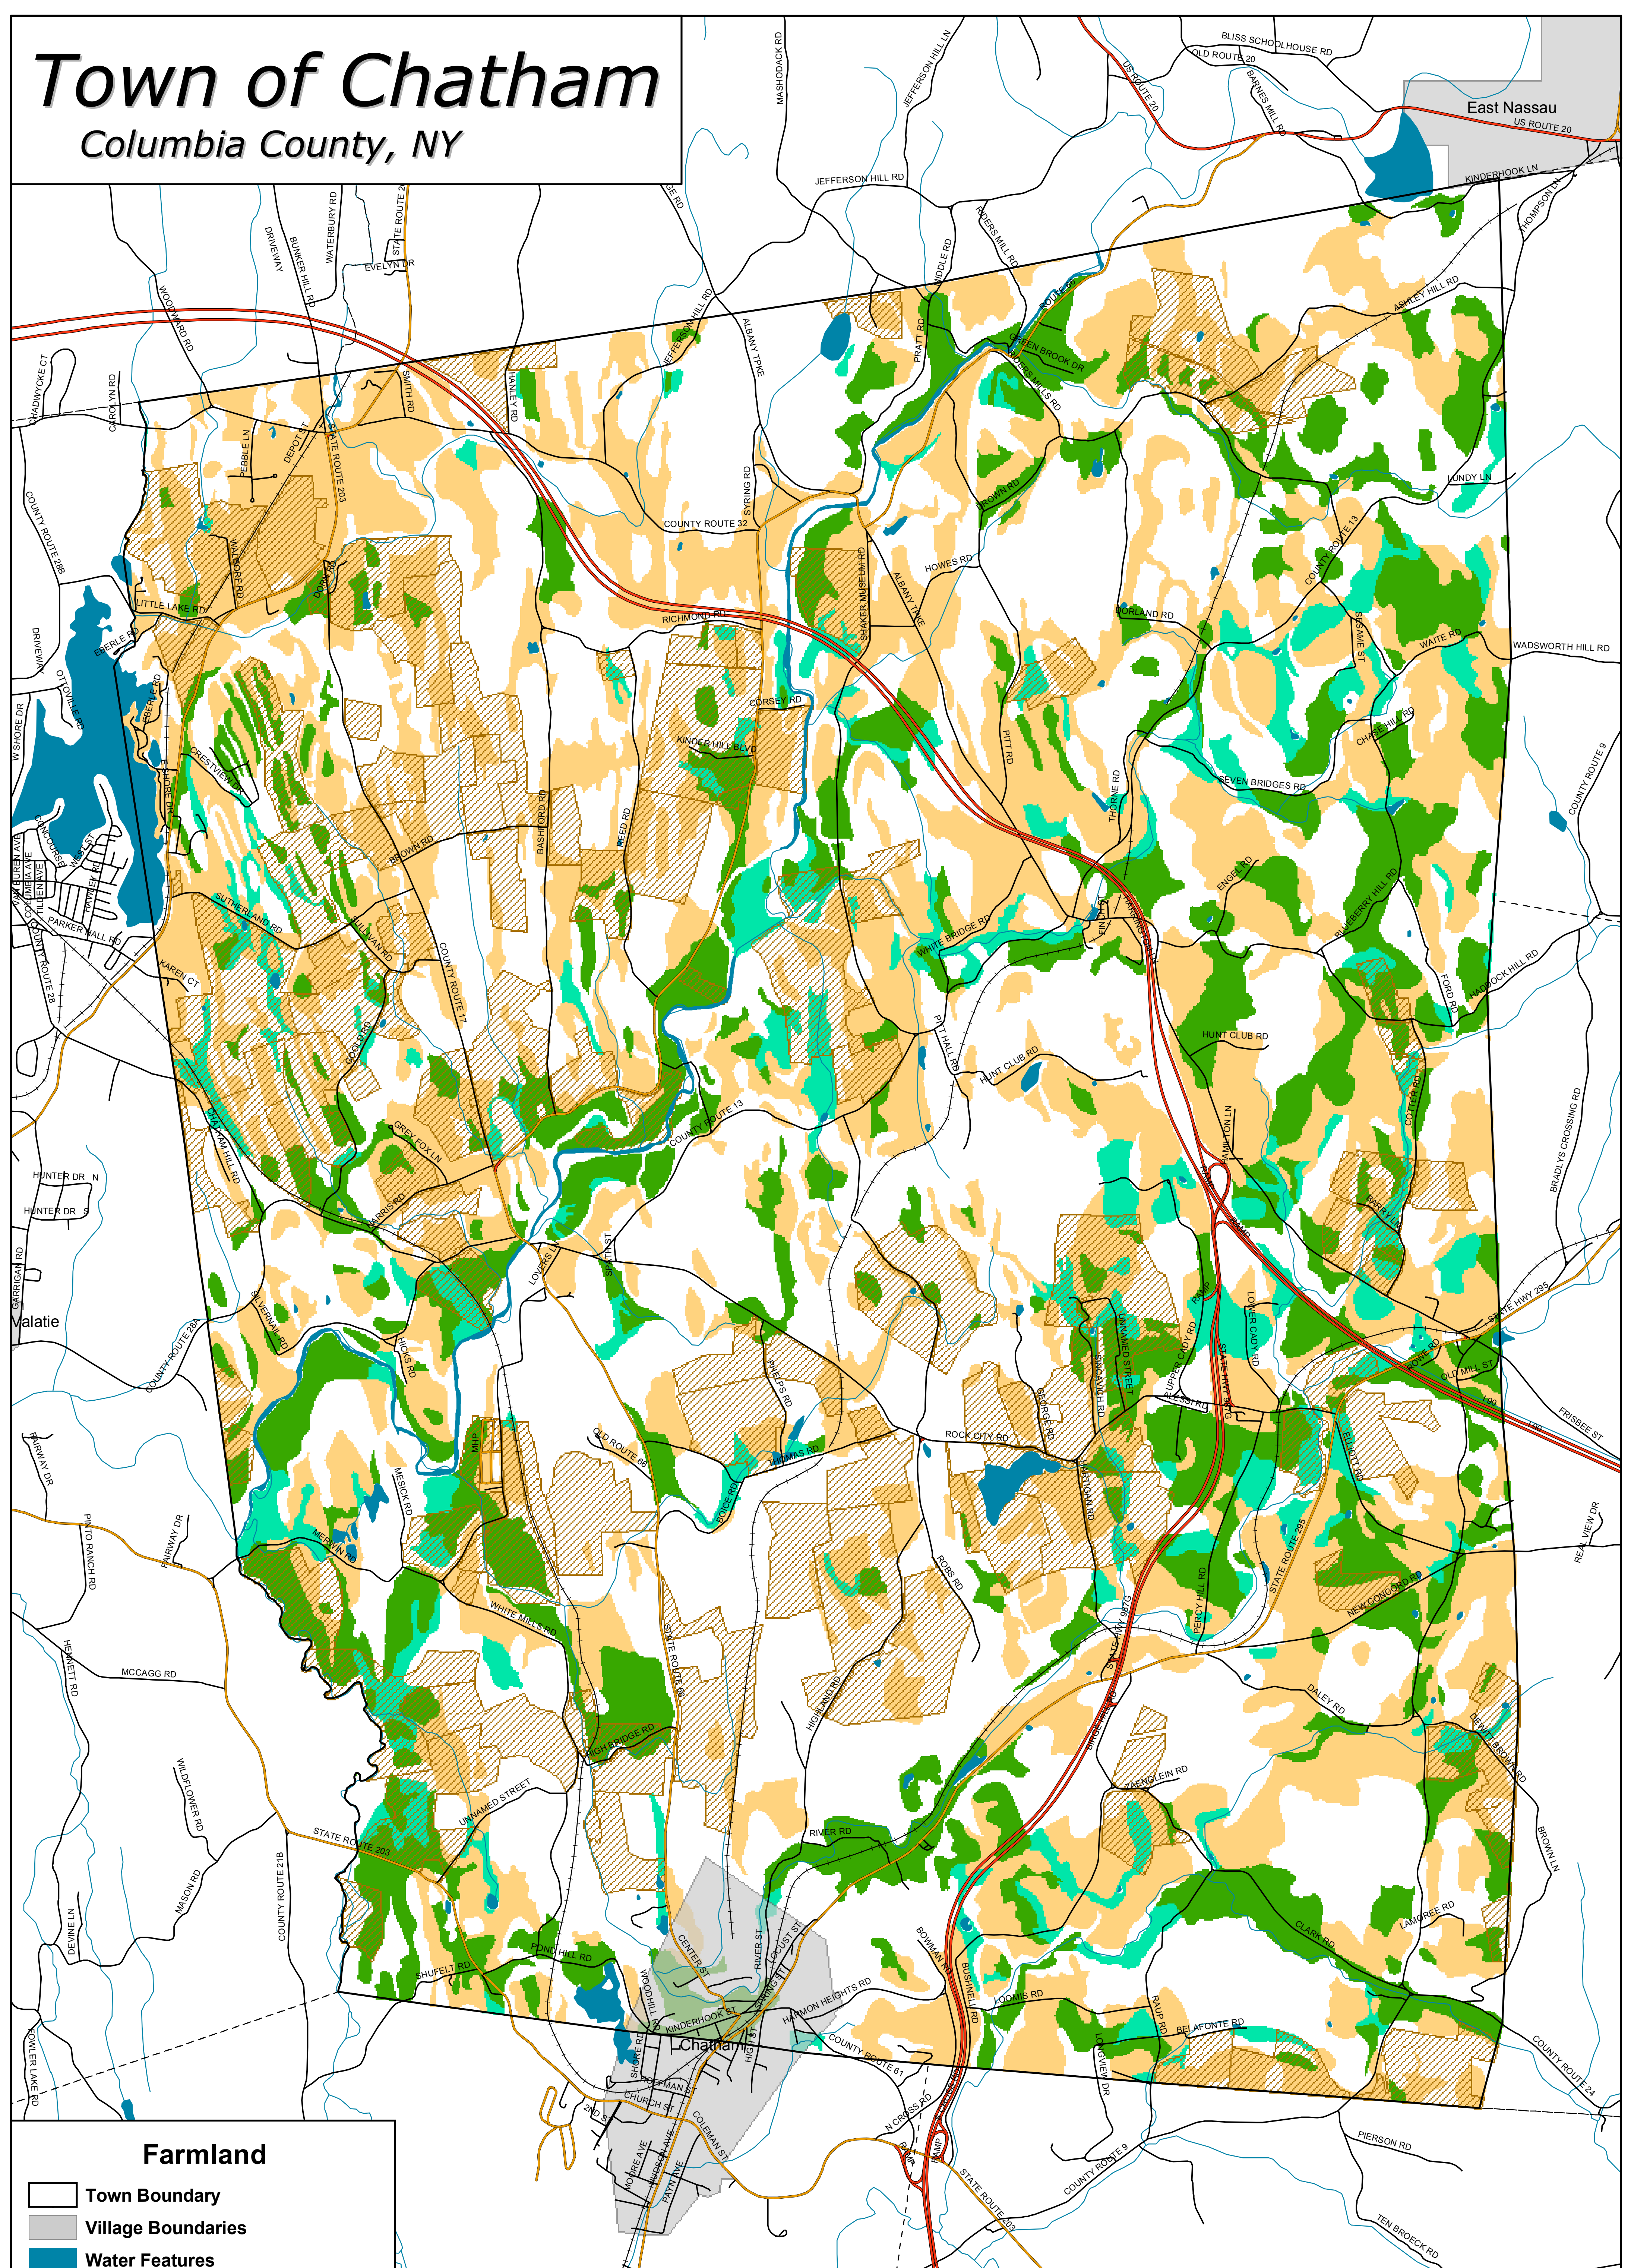

Town of Chatham

Columbia County, NY

East Nassau
US ROUTE 20

Farmland

- Town Boundary
- Village Boundaries
- Water Features
- Streams
- Agriculture Class Parcels

Farmland Soils

- All areas are prime farmland
- Prime farmland if drained
- Farmland of statewide importance