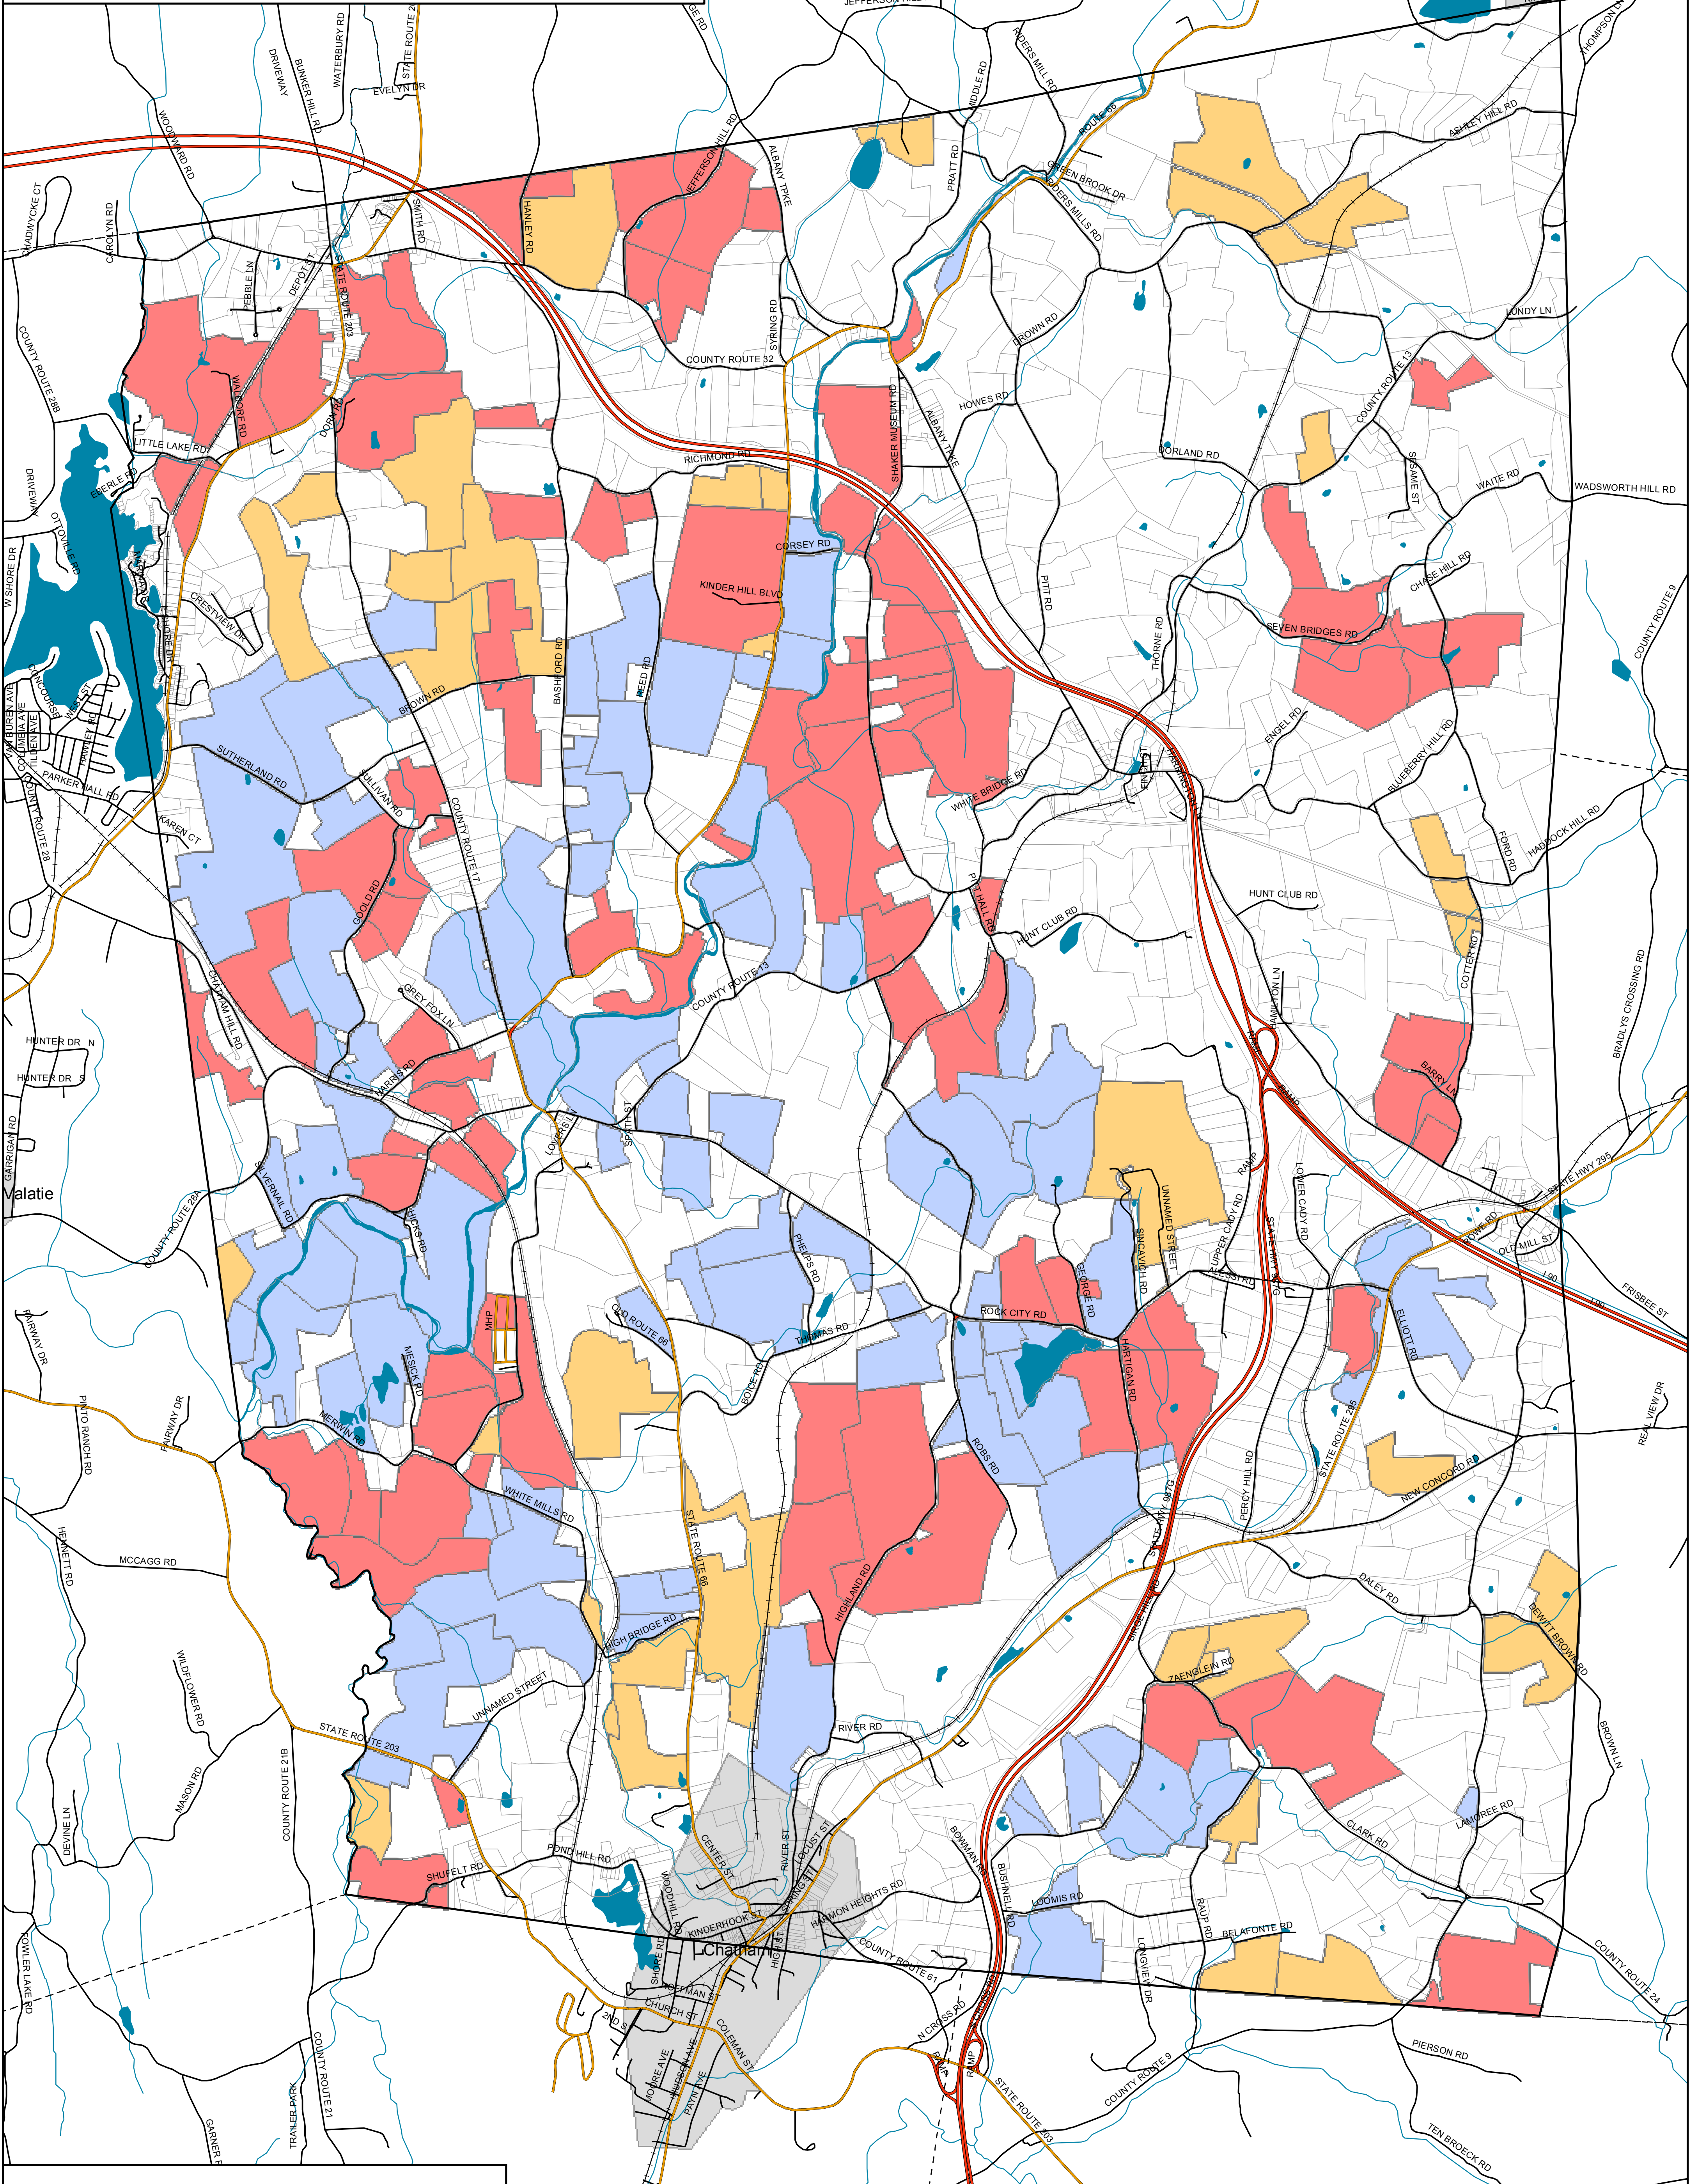

Town of Chatham

Columbia County, NY

Chatham Agricultural Partnership Identified Farmland in Chatham

Agricultural Parcels

- Owned
- Leased
- Not Sure

Draft Map Date:
11-6-2006

Nan Stolzenburg, AICP - www.planningbetterplaces.com
152 Stolzenburg Road, Berne, NY 12023
Don Meltz, Planning and GIS - www.donmeltz.com