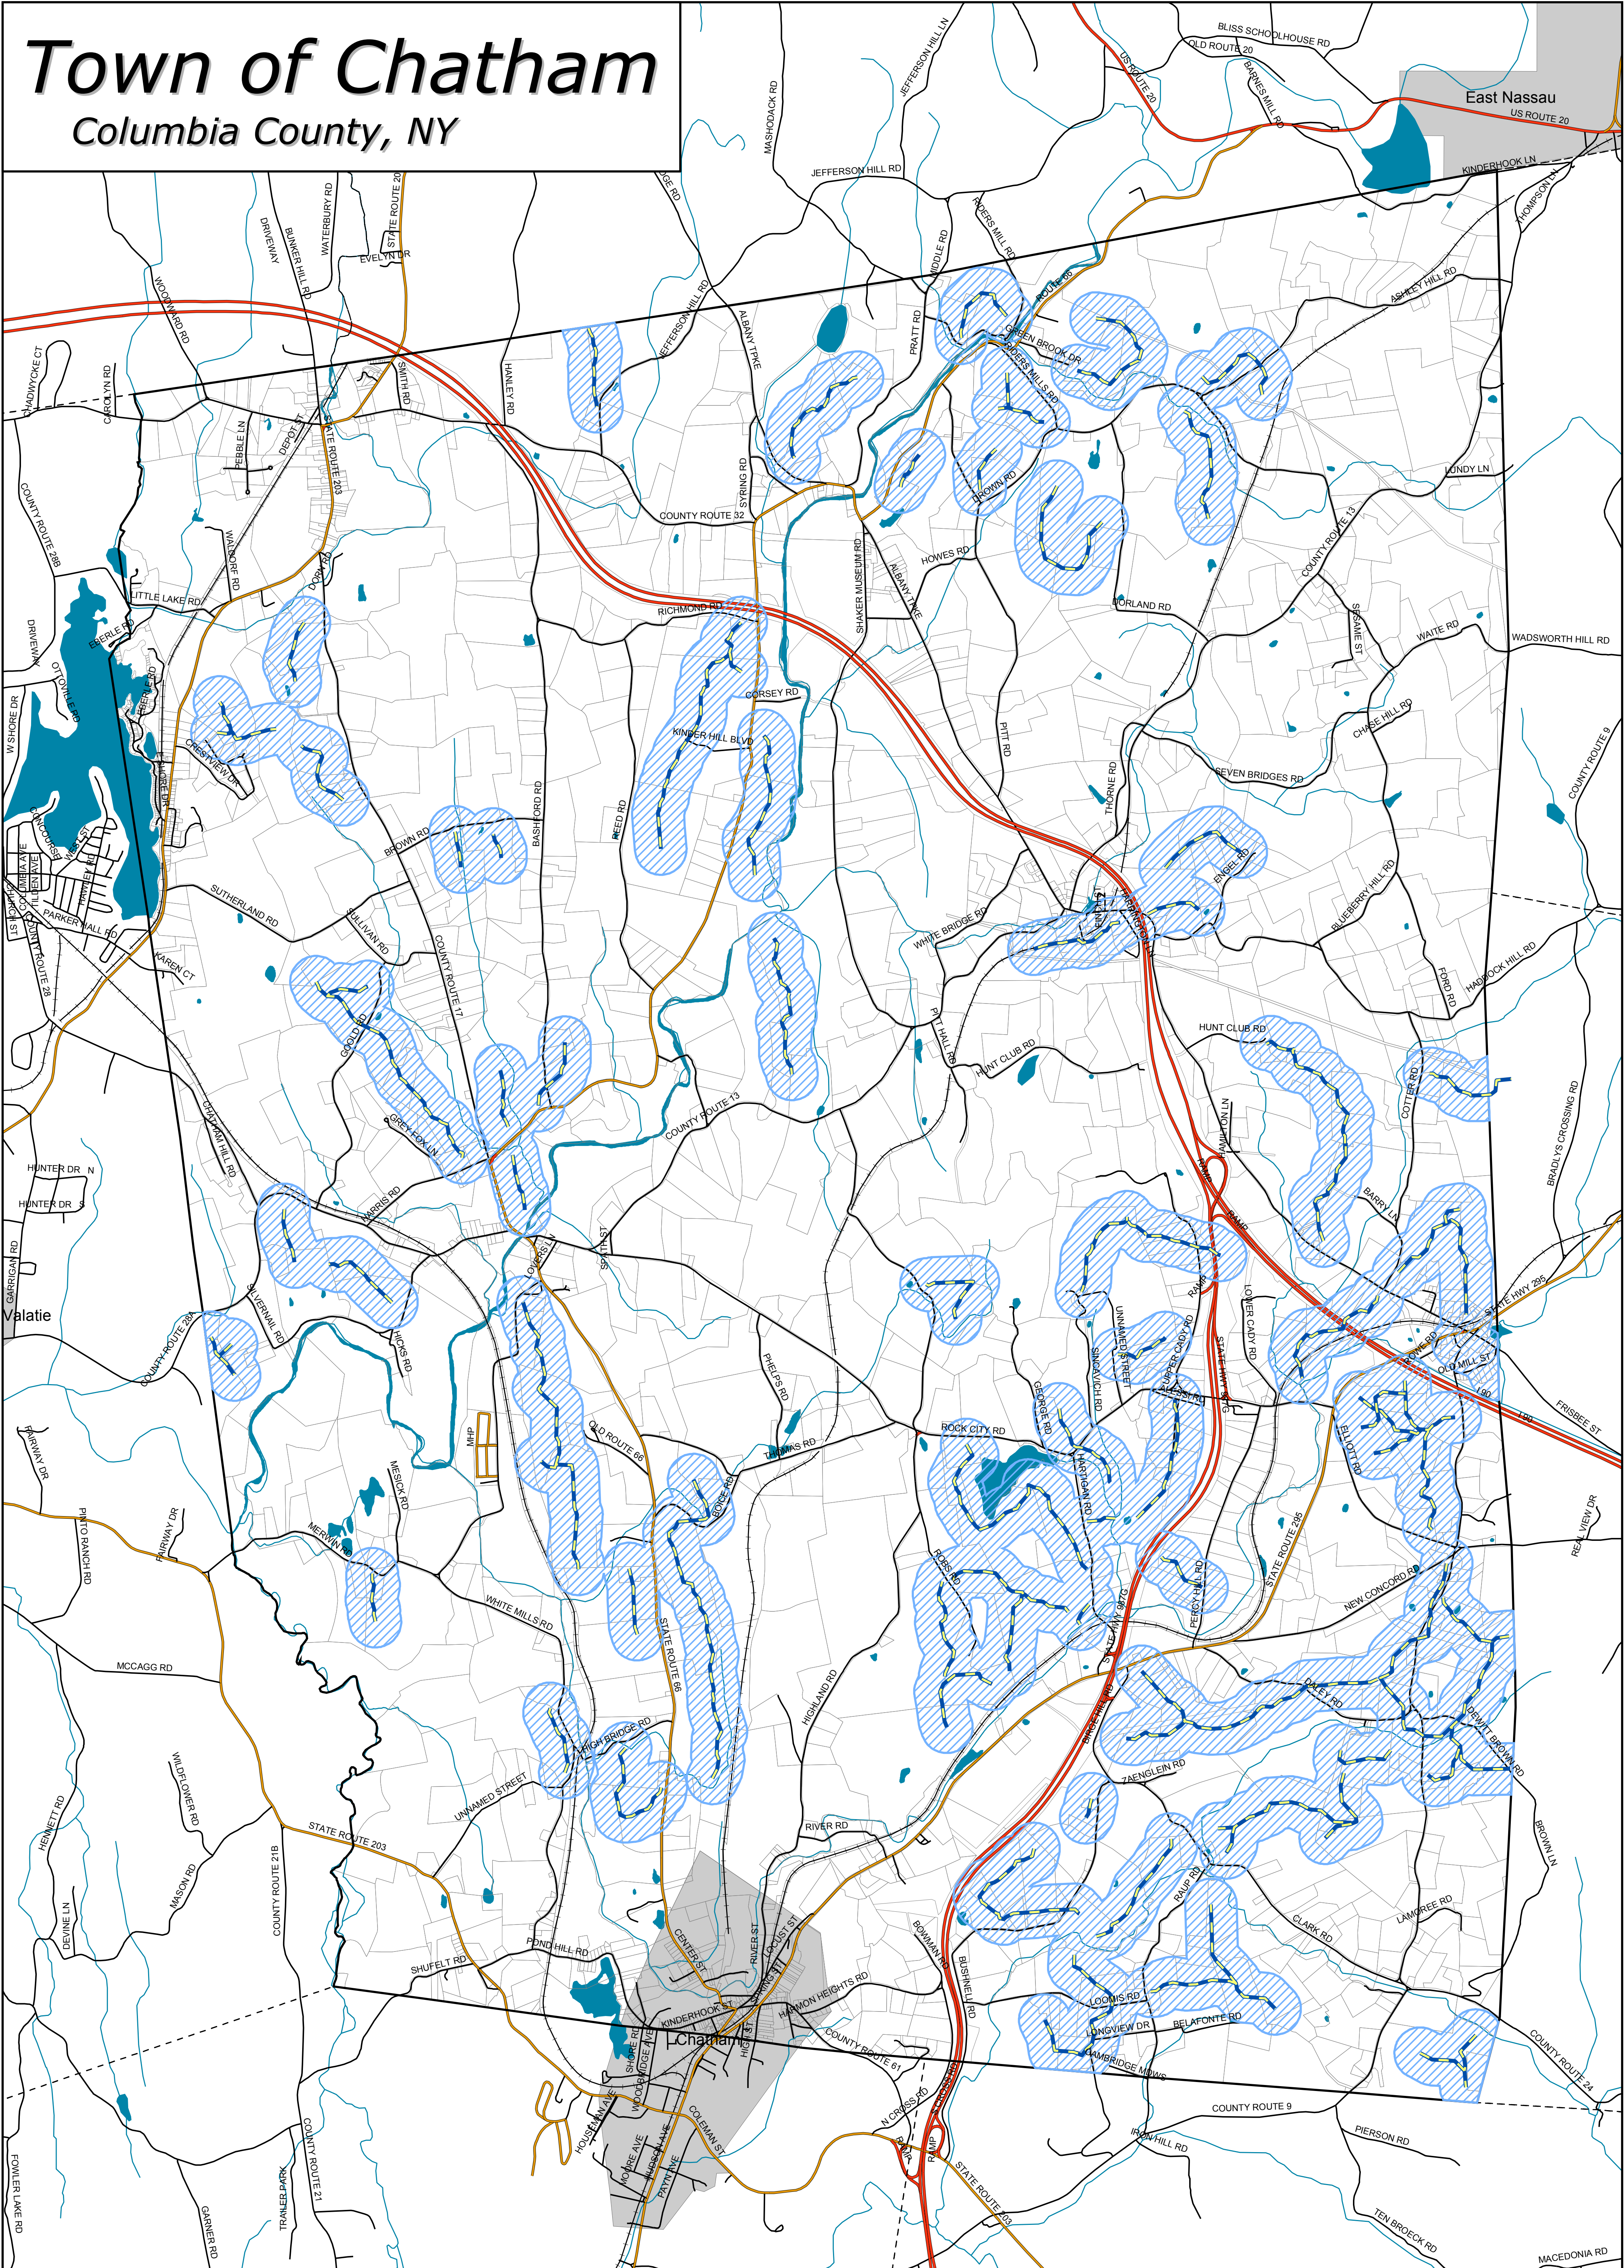

Town of Chatham

Columbia County, NY

**EPO-2
Environmental Protection Overlay
Ridgelines**

-  Ridgelines identified as highly visible
-  EPO2 Ridgeline Protection Area - 1/8 mile

Draft Map Date:
7-19-2017

0 0.5 1 2 Miles