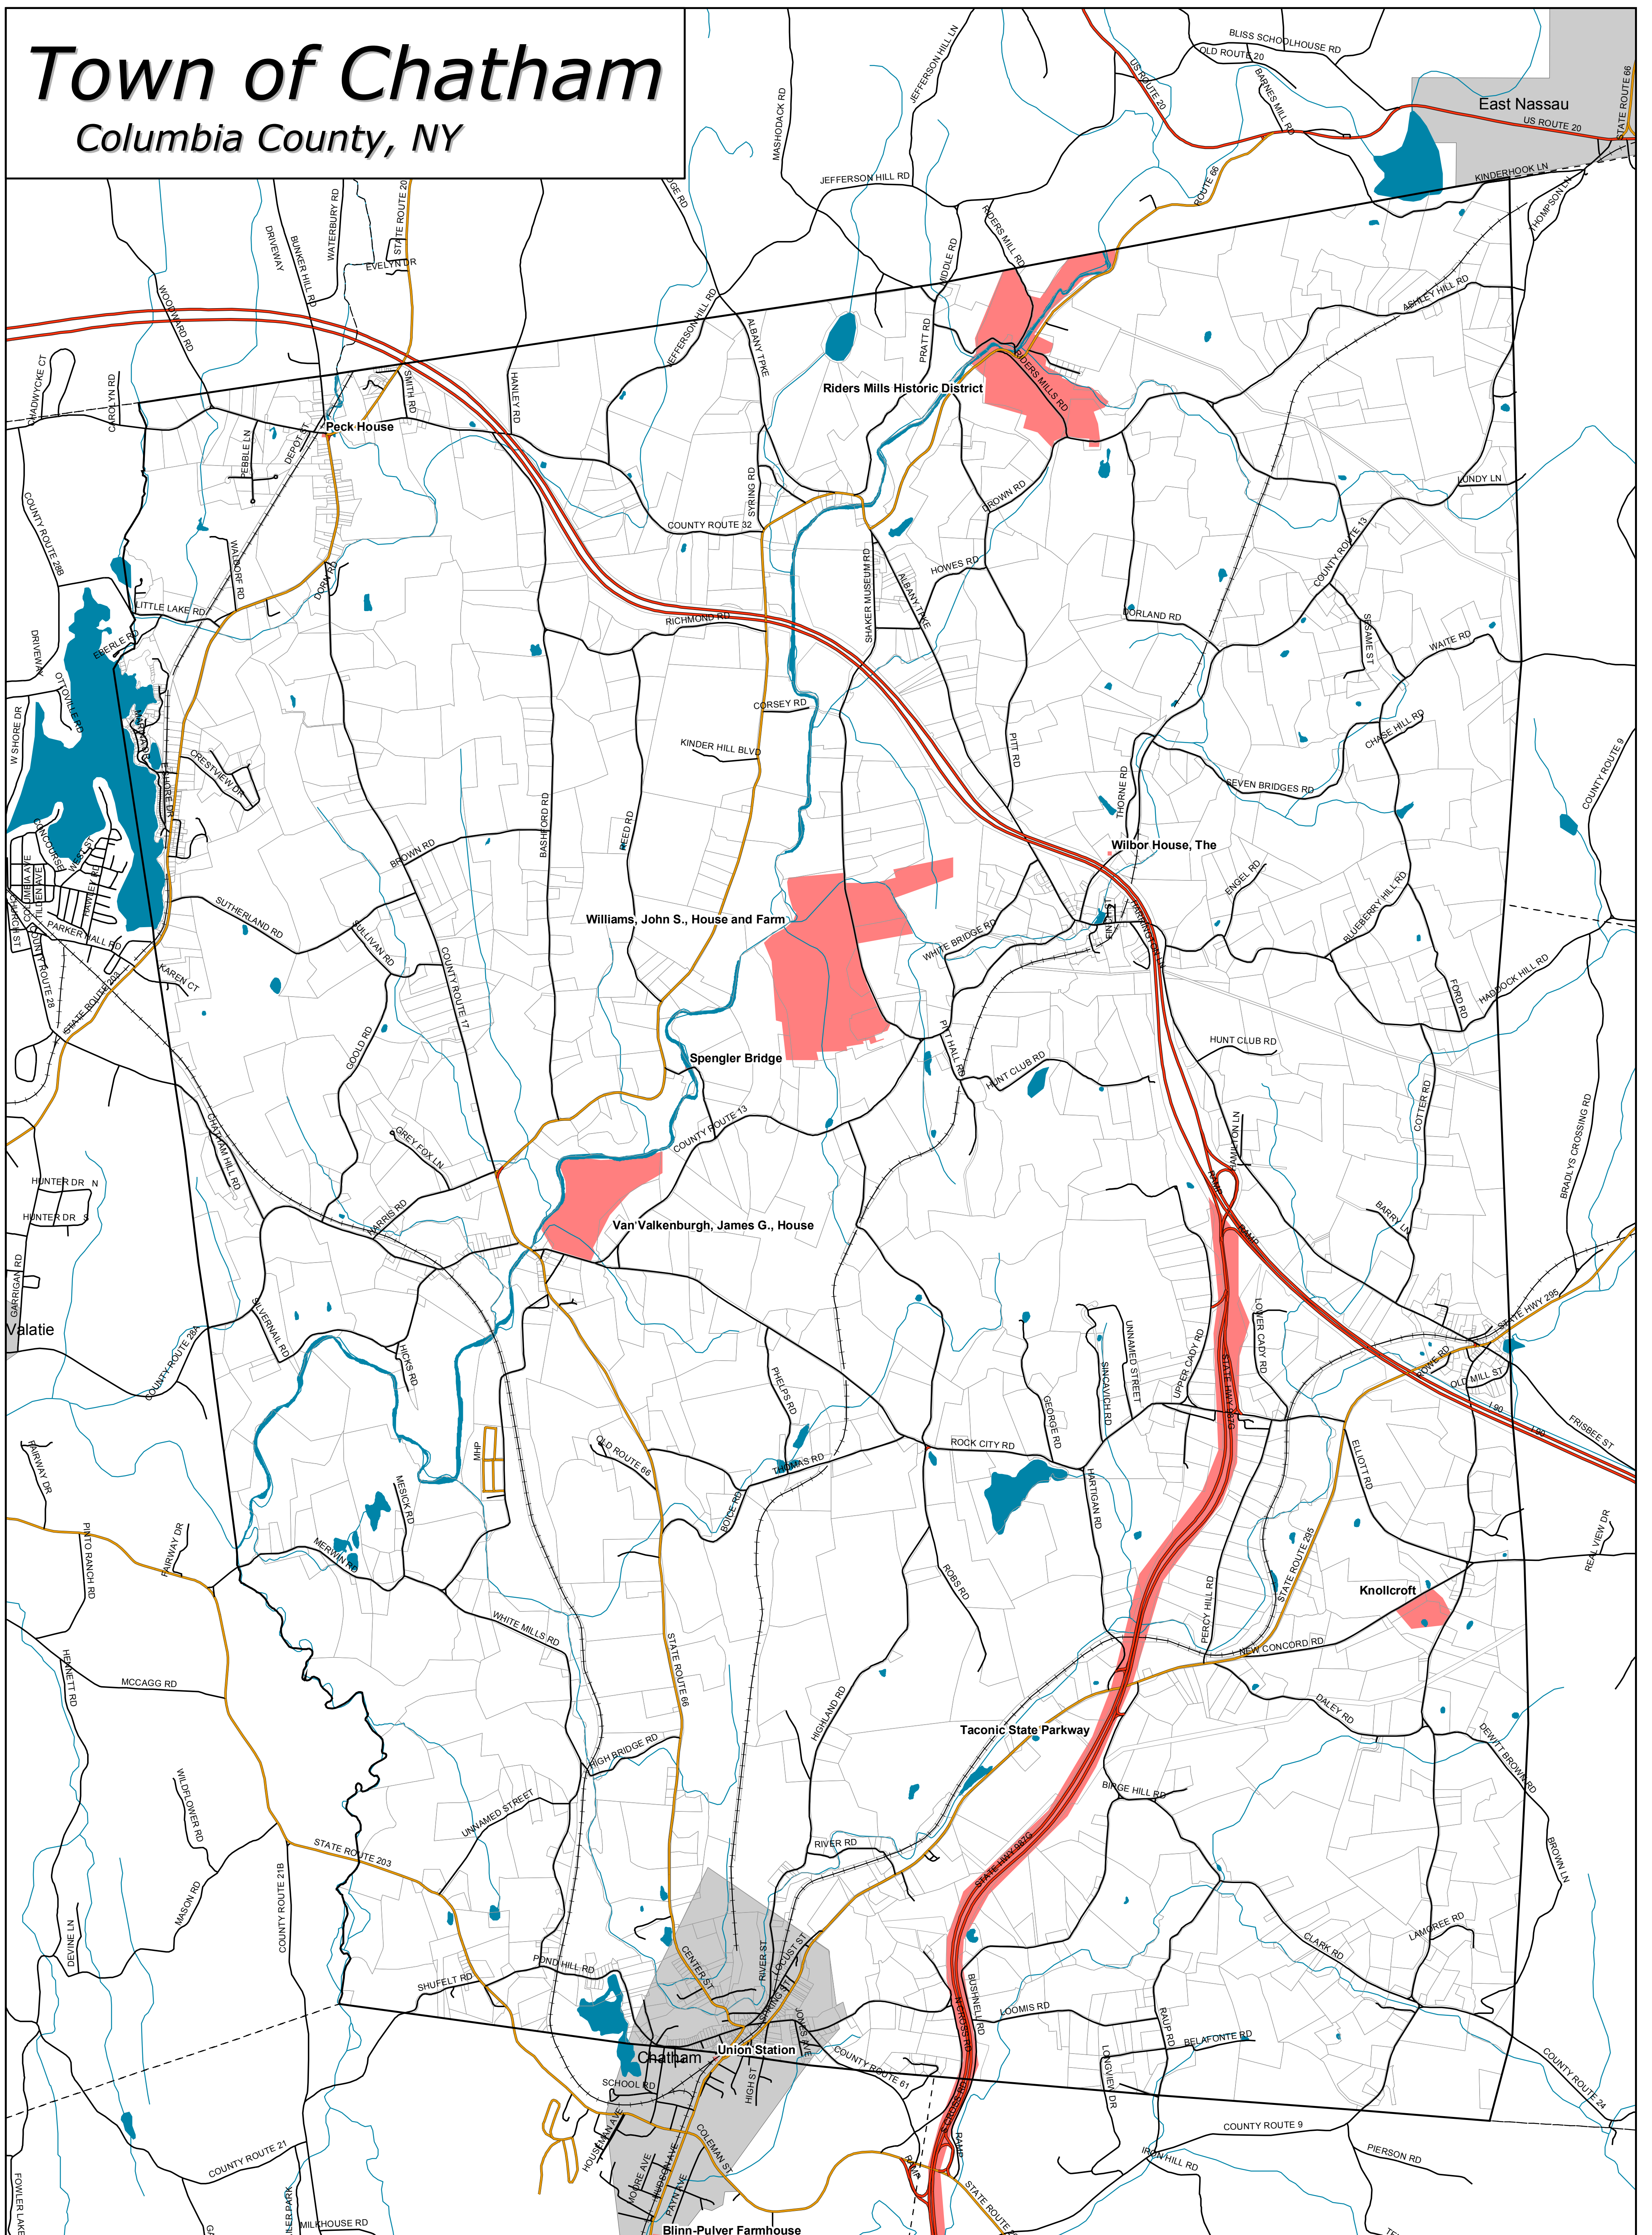

# Town of Chatham

## Columbia County, NY

### Historic Sites

- |  |                         |   |                                |
|--|-------------------------|---|--------------------------------|
|  | Town Boundary           |  | Primary Highway                |
|  | Village Boundaries      |  | Secondary Road-State or County |
|  | Property Boundaries     |  | Local Road                     |
|  | National Register Sites |  | Railroads                      |
|  | Water Features          |   |                                |
|  | Streams                 |   |                                |