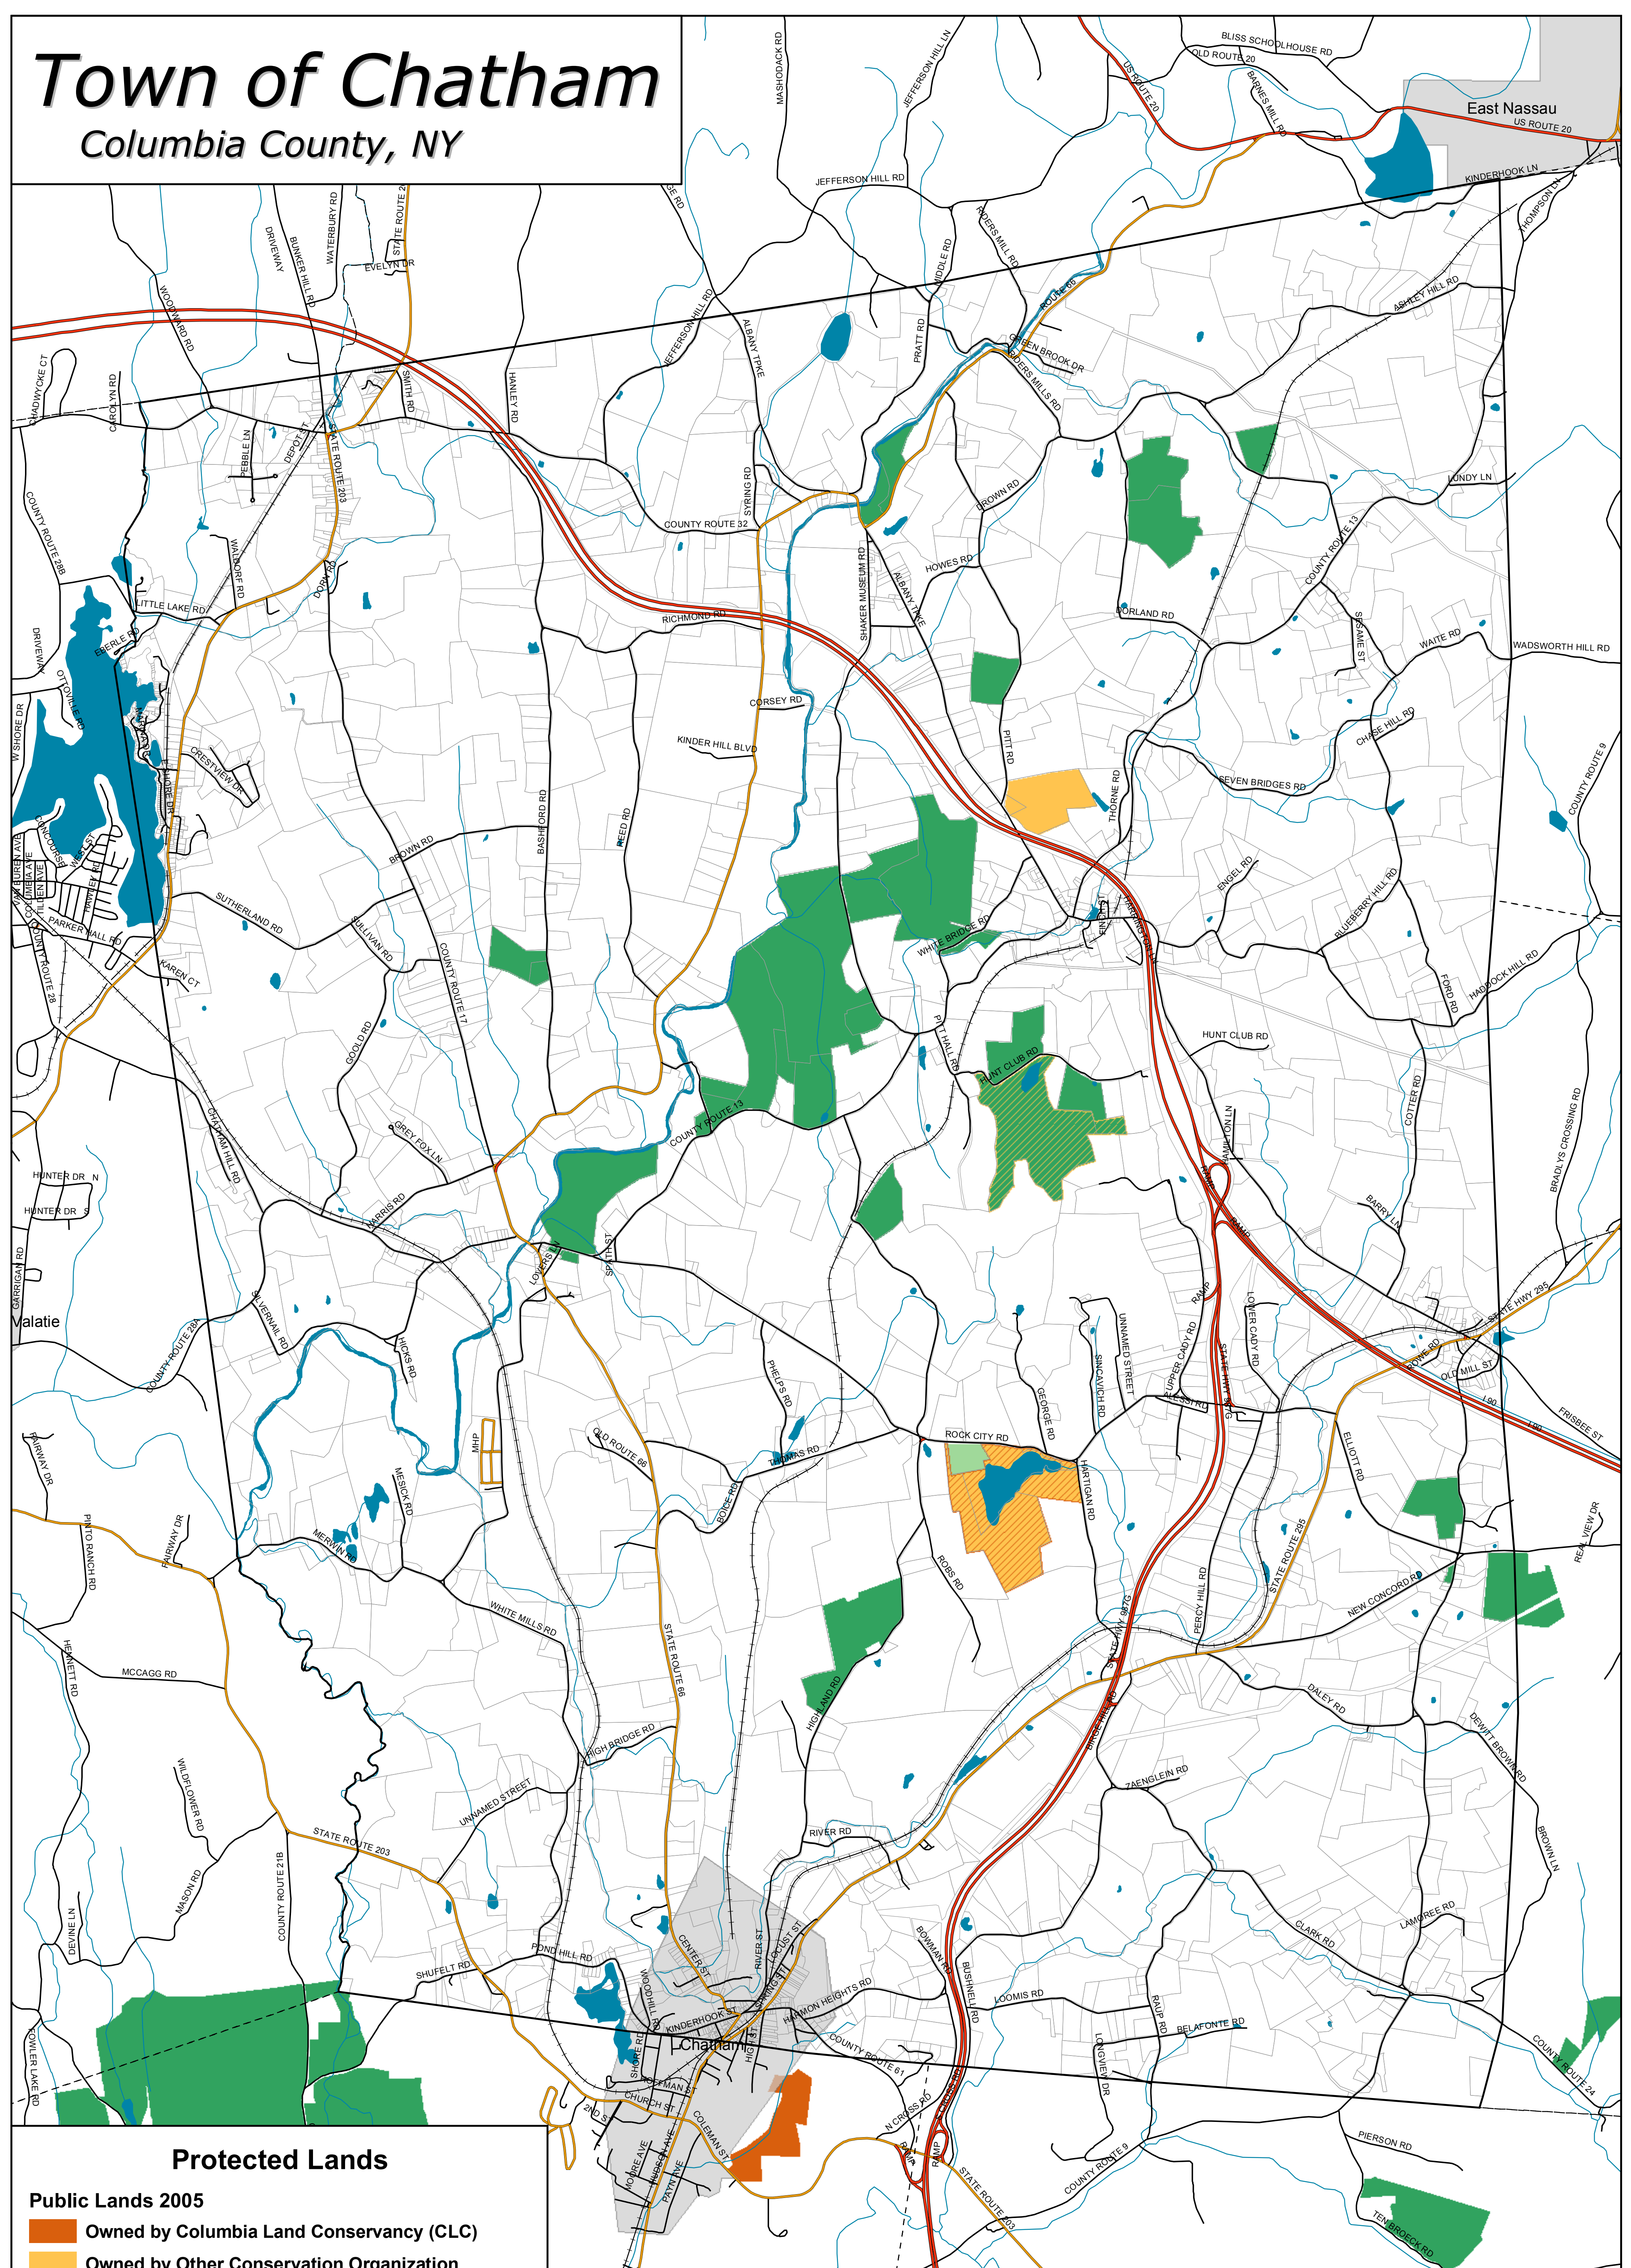

Town of Chatham

Columbia County, NY

Protected Lands

- Public Lands 2005**
 - Owned by Columbia Land Conservancy (CLC)
 - Owned by Other Conservation Organization
- Private Easements 2005**
 - Columbia Land Conservancy
 - Other Conservation Organization
- Special Interst 2005**
 - Protected with Conservation Easement held by CLC
 - Managed by CLC, Owned by Other Organization