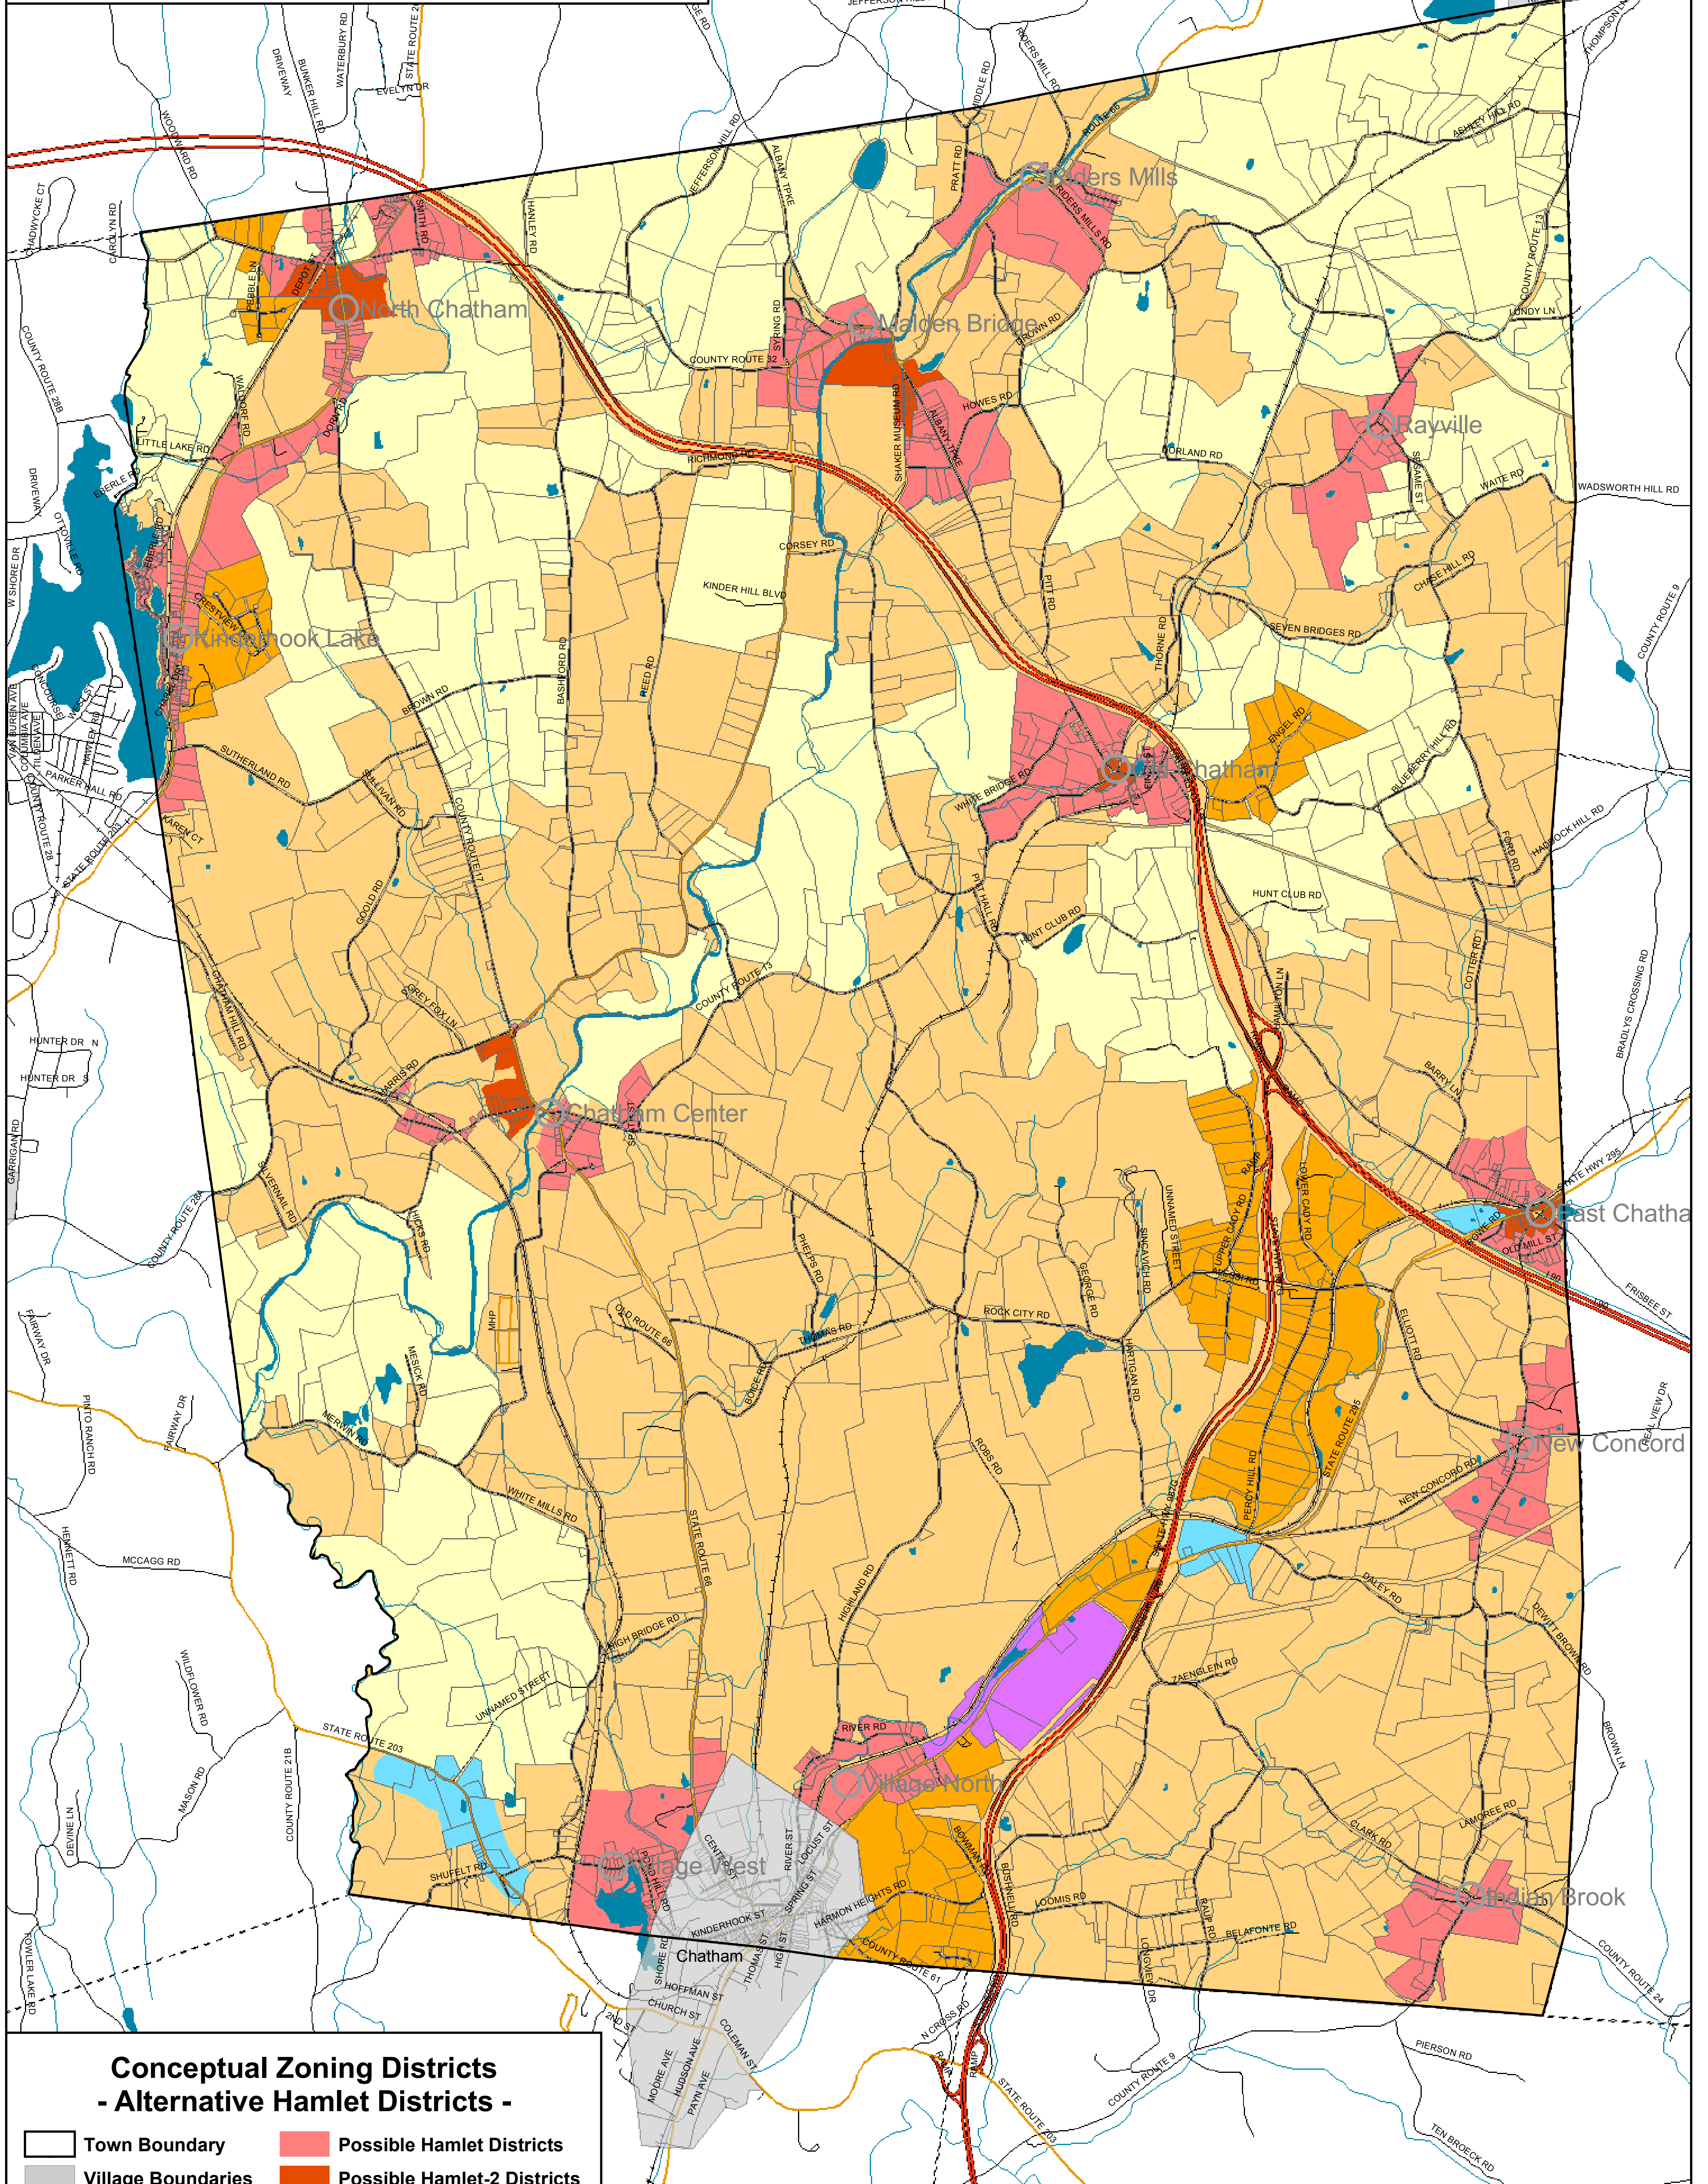

Town of Chatham

Columbia County, NY

Conceptual Zoning Districts - Alternative Hamlet Districts -

-  Town Boundary
-  Village Boundaries
-  Property Boundaries
-  Water Features
-  Streams
-  Possible Hamlet Districts
-  Possible Hamlet-2 Districts
-  Possible Rural-3 District
-  Possible Rural-2 District
-  Possible Rural-1 District
- Possible Commercial Districts**
-  Business
-  Industrial

Draft Map Date:
10-7-2008

Nan Stolzenburg, AICP - www.planningbetterplaces.com
152 Stolzenburg Road, Berne, NY 12023
Don Meltz, Planning and GIS - www.donmeltz.com